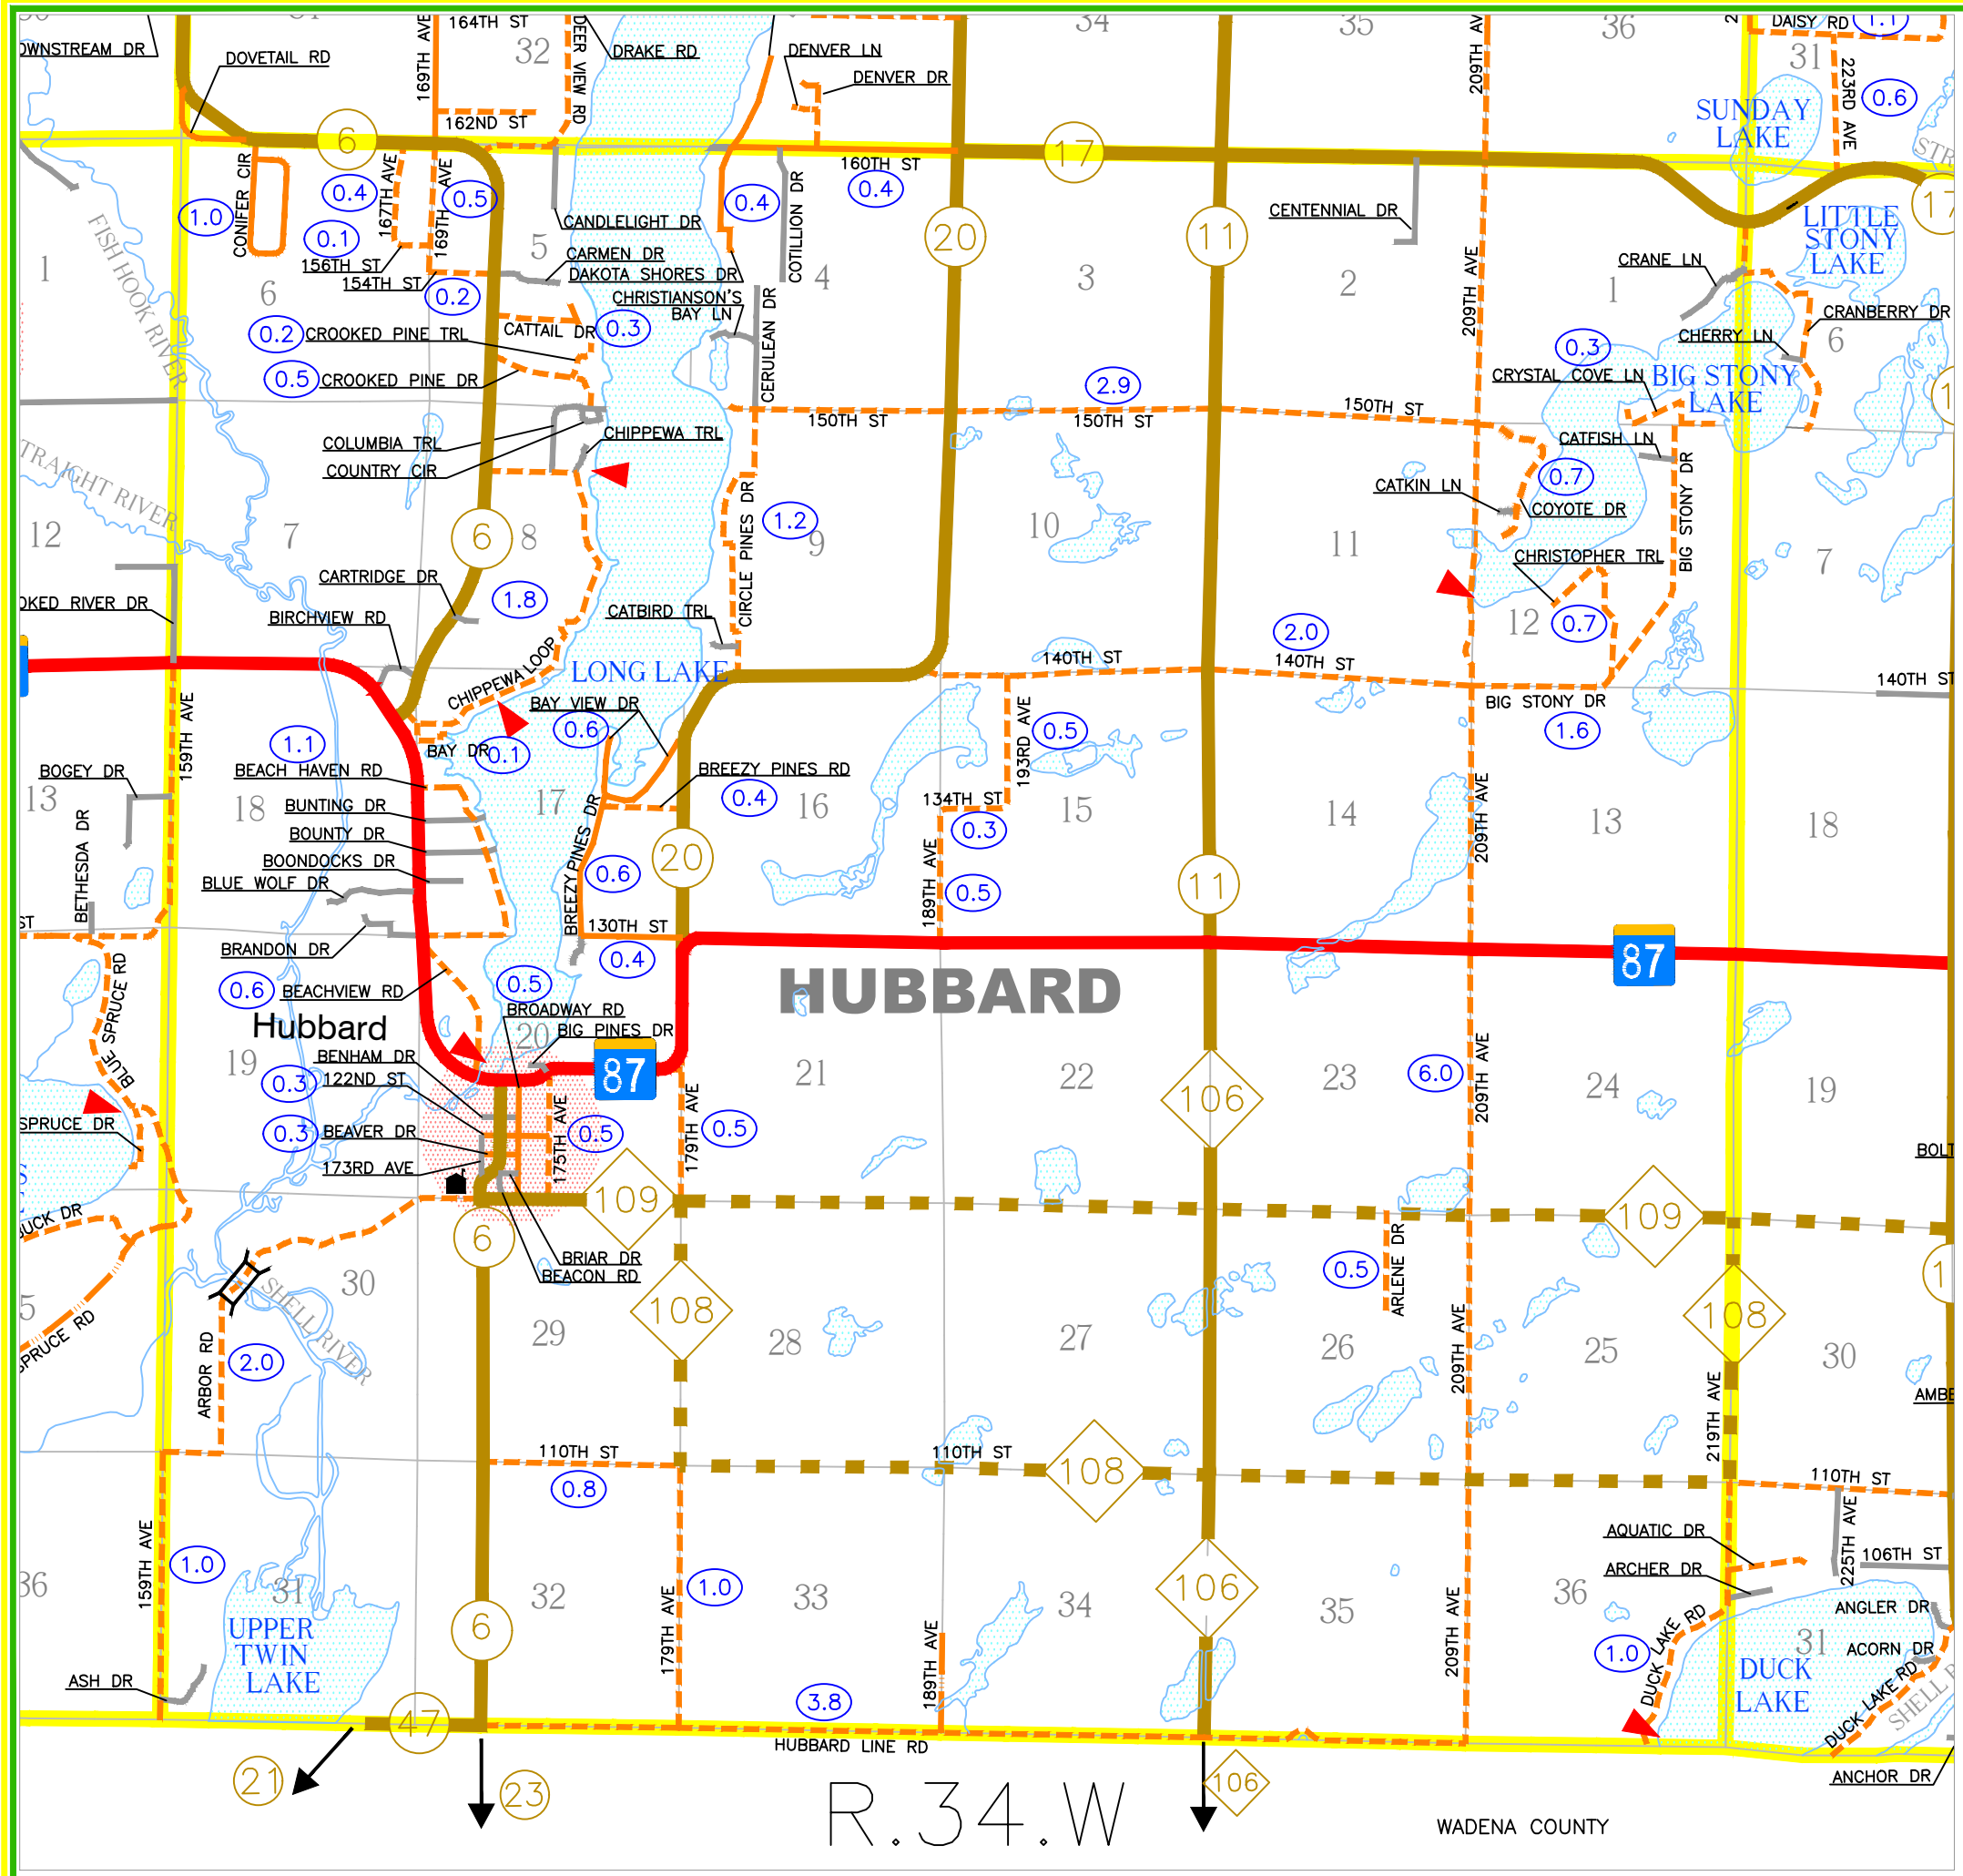

## HUBBARD COUNTY

# LEGEND

- FEDERAL #
- STATE #
- COUNTY STATE AID HWY
  - PAVED #
  - GRAVEL #
- COUNTY ROAD
  - PAVED #
  - GRAVEL #
- TOWNSHIP ROAD
  - MINIMUM MAINTENANCE
  - PAVED
  - GRAVEL
- LOCAL ROAD
- BIKE TRAIL

TOWNSHIP MILEAGE → 38.50

- STATE FOREST
- GAME REFUGE
- NATIVE AMERICAN RESERVATION

- INCORPORATED CITY
- Unincorporated

- PUBLIC ACCESS
- TOWN OR TOWNSHIP HALL
- BRIDGE OR BOX CULVERT
- APPROXIMATE SCALE
- 1 MILE
- HUBBARD COUNTY HIGHWAY DEPARTMENT
- REVISED - NOVEMBER 30, 2022