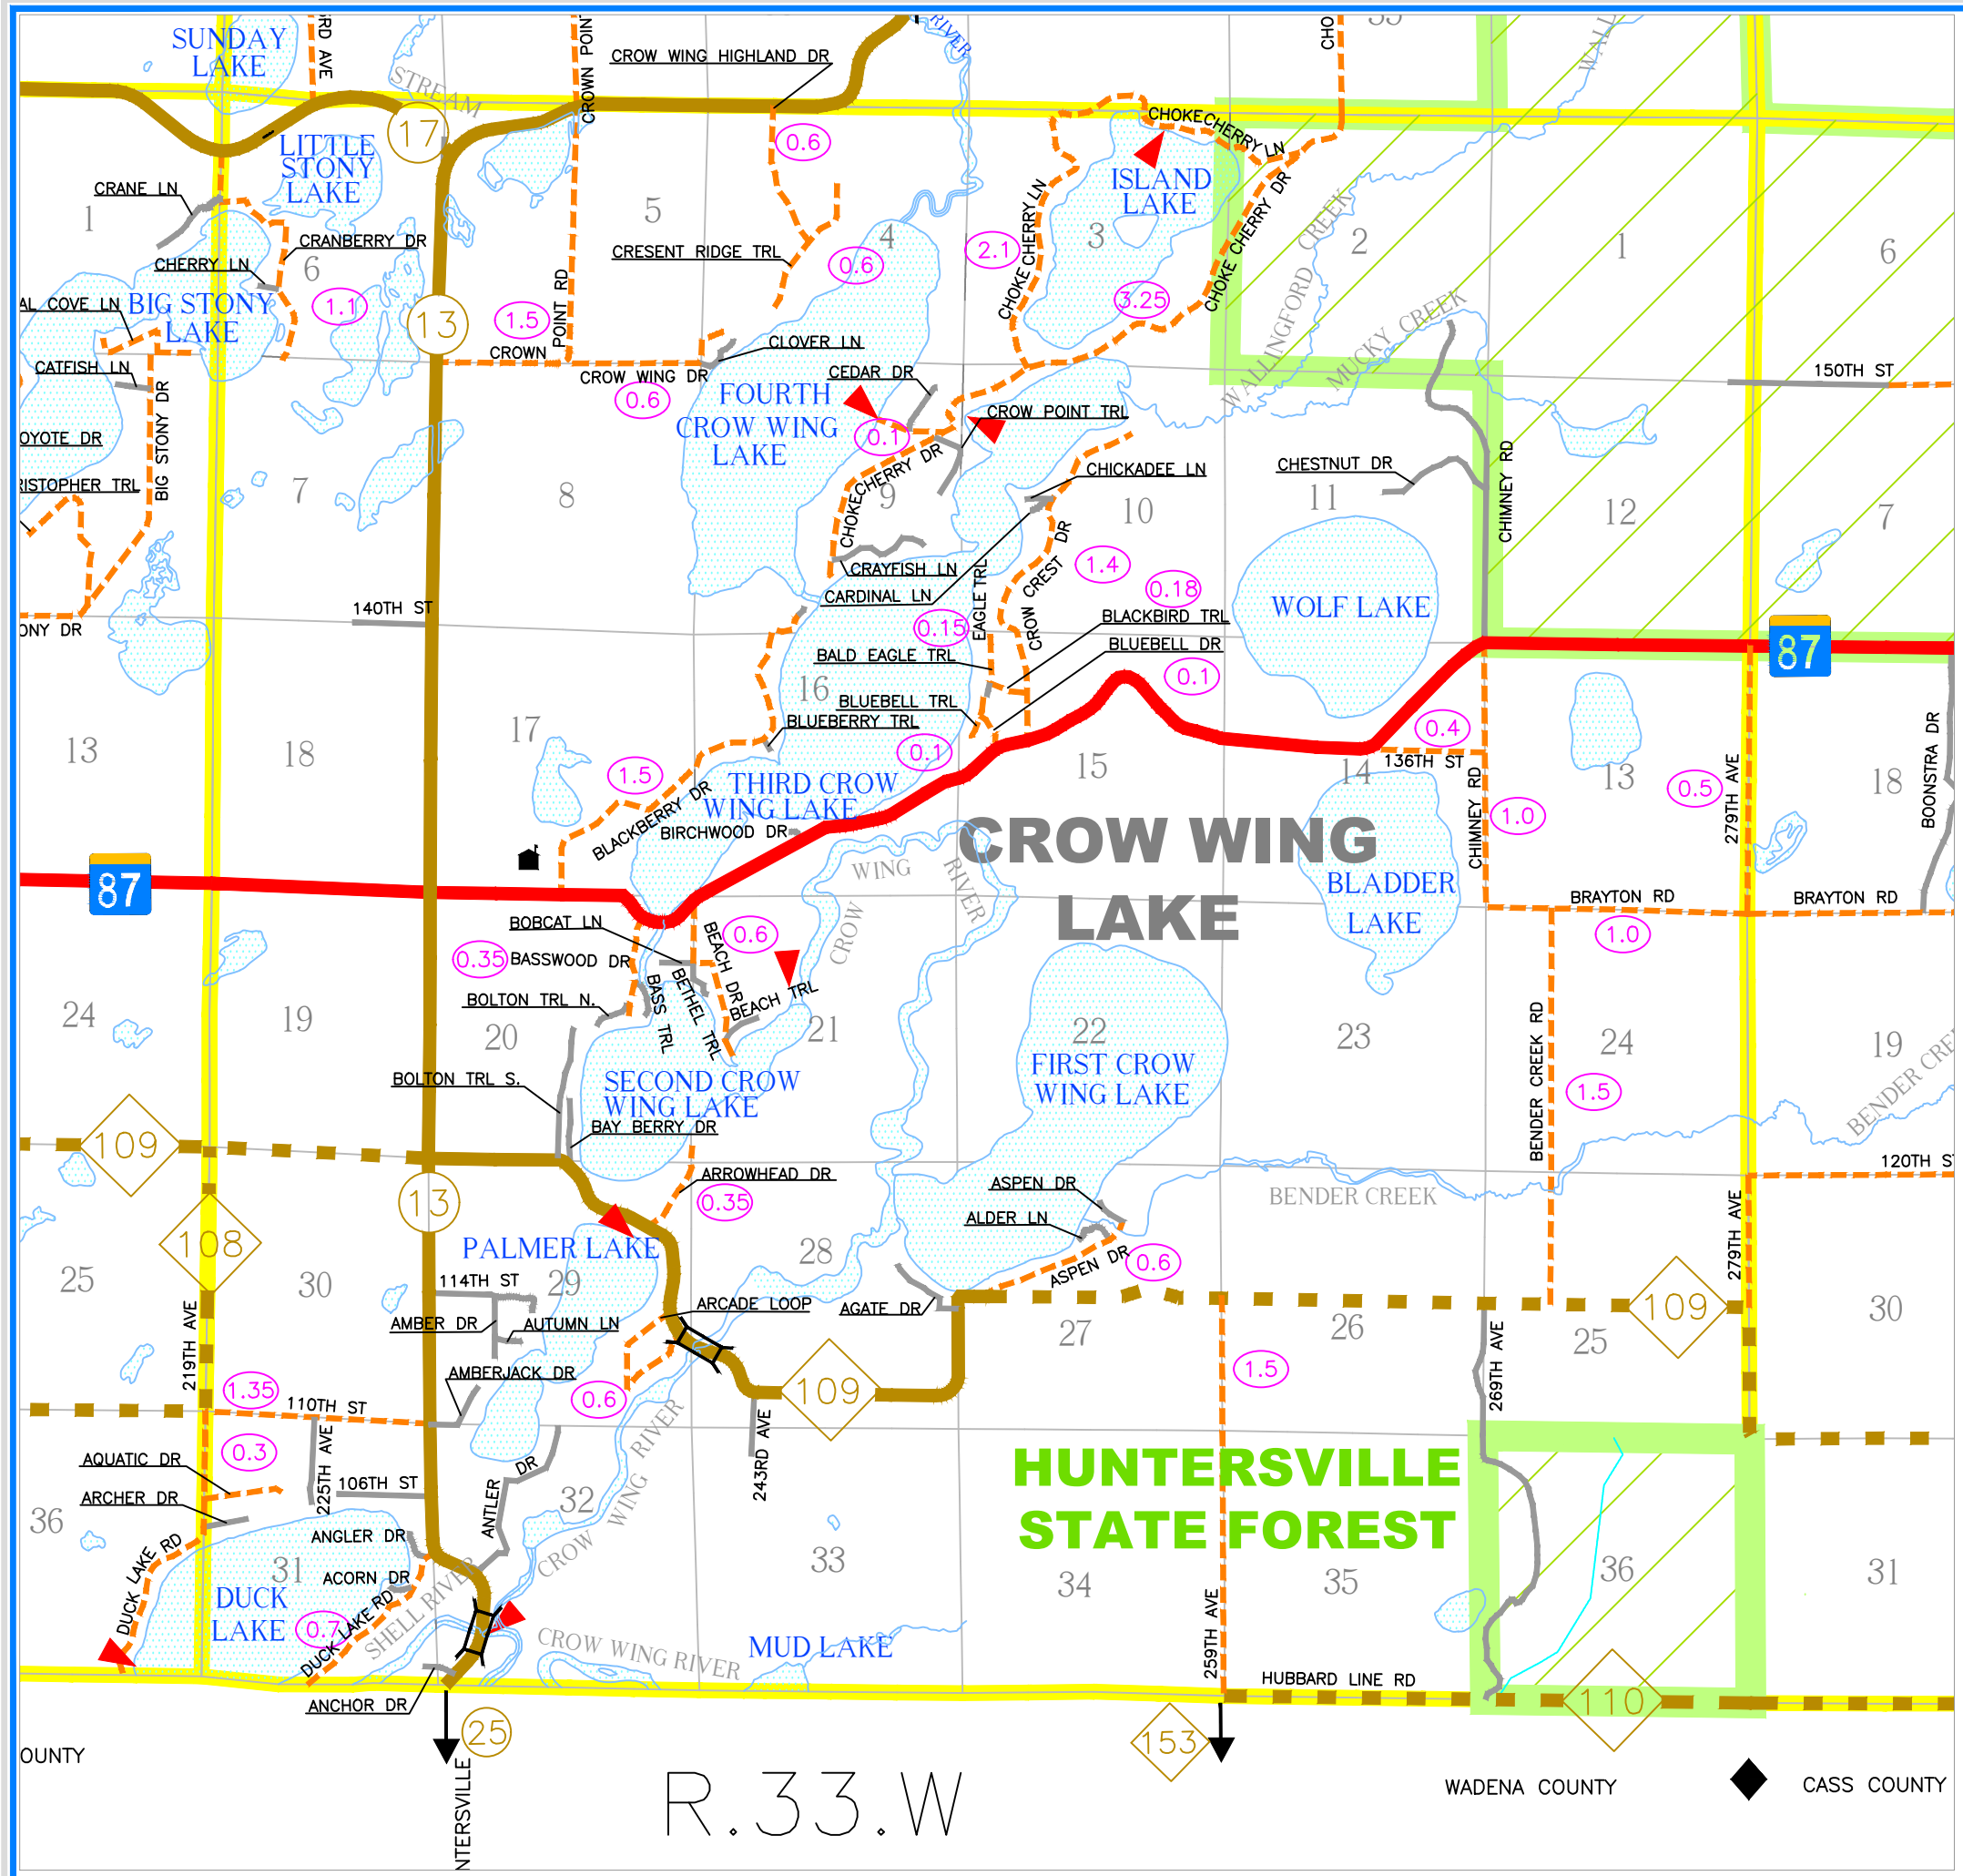

CROW WING LAKE TOWNSHIP

HUBBARD COUNTY

LEGEND

	FEDERAL		STATE
	COUNTY STATE AID HWY		GRAVEL
	COUNTY ROAD		GRAVEL
	TOWNSHIP ROAD		GRAVEL
	MINIMUM MAINTENANCE		GRAVEL
	LOCAL ROAD		
	BIKE TRAIL		

TOWNSHIP MILEAGE → **24.03**

	STATE FOREST		GAME REFUGE		NATIVE AMERICAN RESERVATION
--	--------------	--	-------------	--	-----------------------------

	INCORPORATED		CITY		Unincorporated
--	--------------	--	------	--	----------------

- PUBLIC ACCESS
- TOWN OR TOWNSHIP HALL
- BRIDGE OR BOX CULVERT

APPROXIMATE SCALE

HUBBARD COUNTY HIGHWAY DEPARTMENT
 REVISED - DECEMBER 1, 2021

R. 33. W